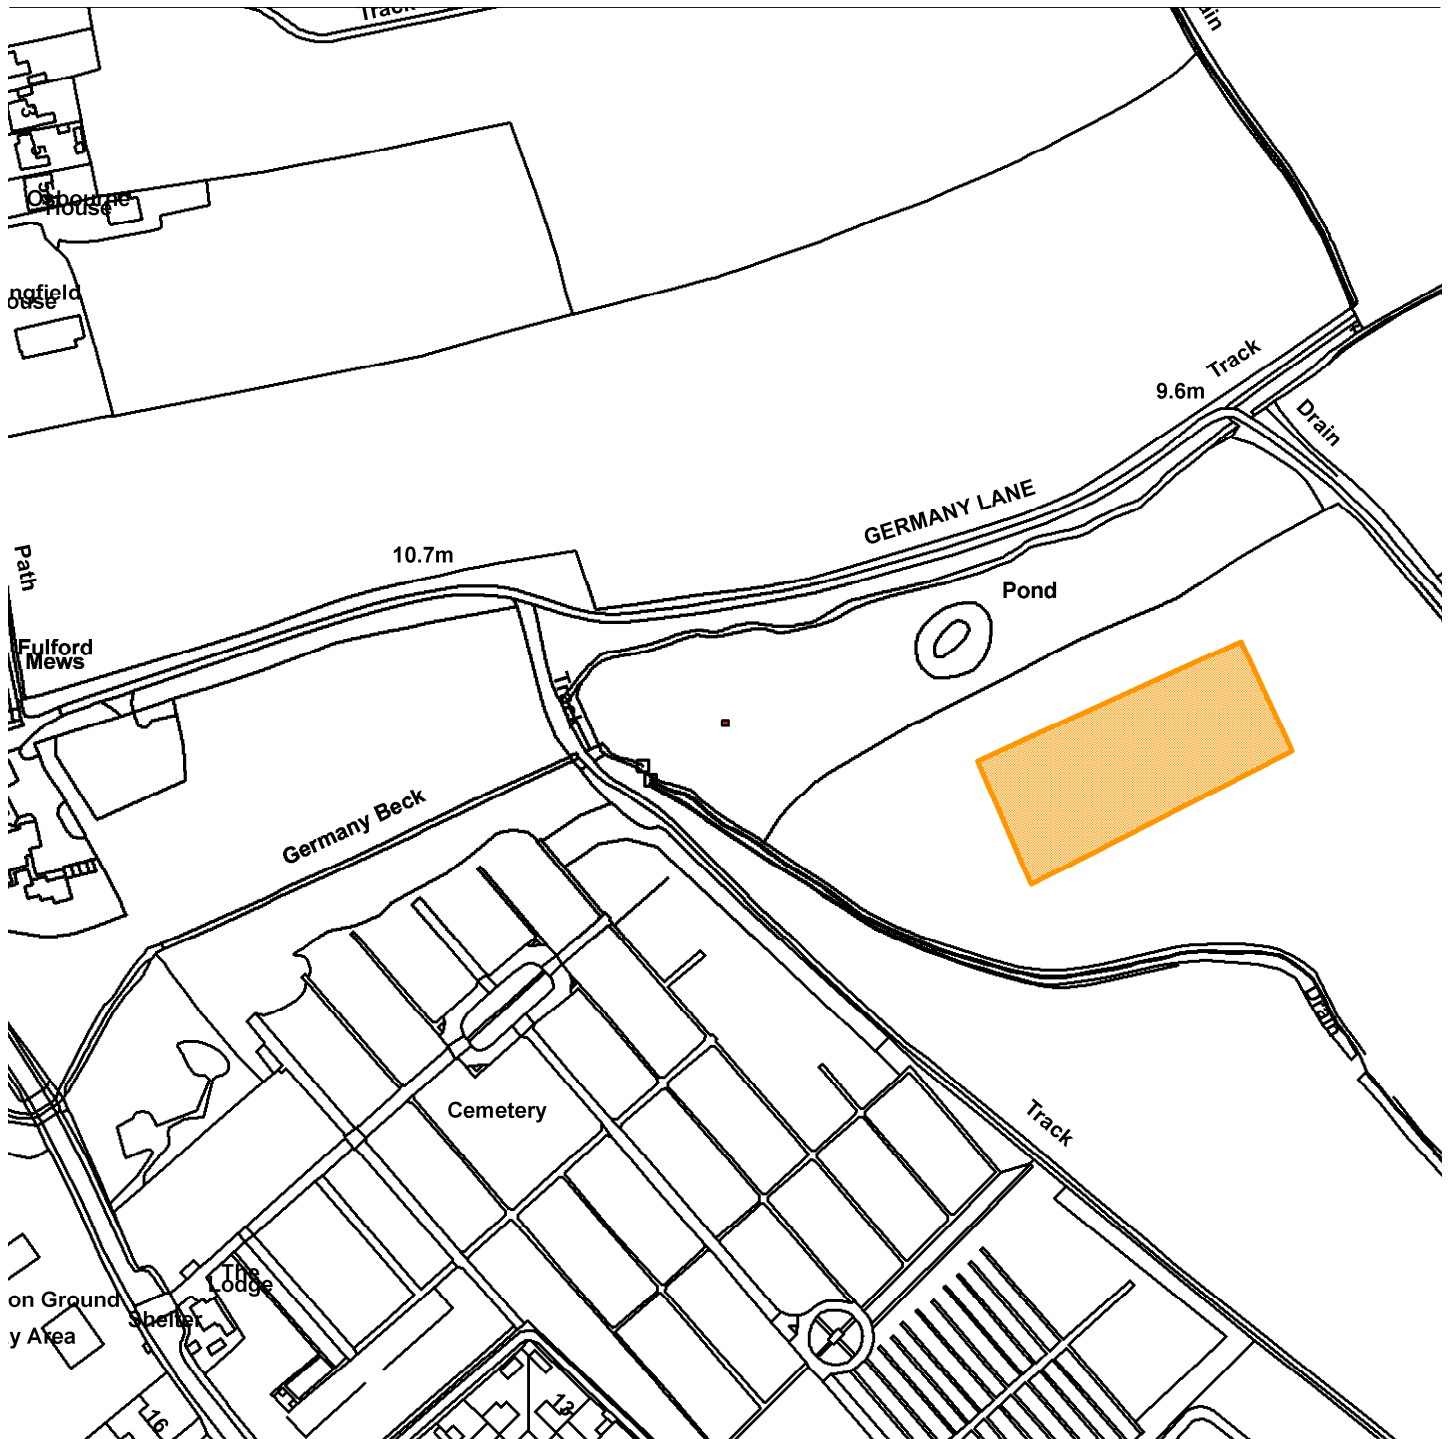

17/00904/FUL

Germany Beck Site East Of Fordlands Road, York

Scale : 1:2740

Reproduced from the Ordnance Survey map with the permission of the Controller of Her Majesty's Stationery Office © Crown Copyright 2000.

Unauthorised reproduction infringes Crown Copyright and may lead to prosecution or civil proceedings.

Produced using ESRI (UK)'s MapExplorer 2.0 - <http://www.esriuk.com>

Organisation	City of York Council
Department	Economy and Place
Comments	Site Location Plan
Date	09 January 2018
SLA Number	